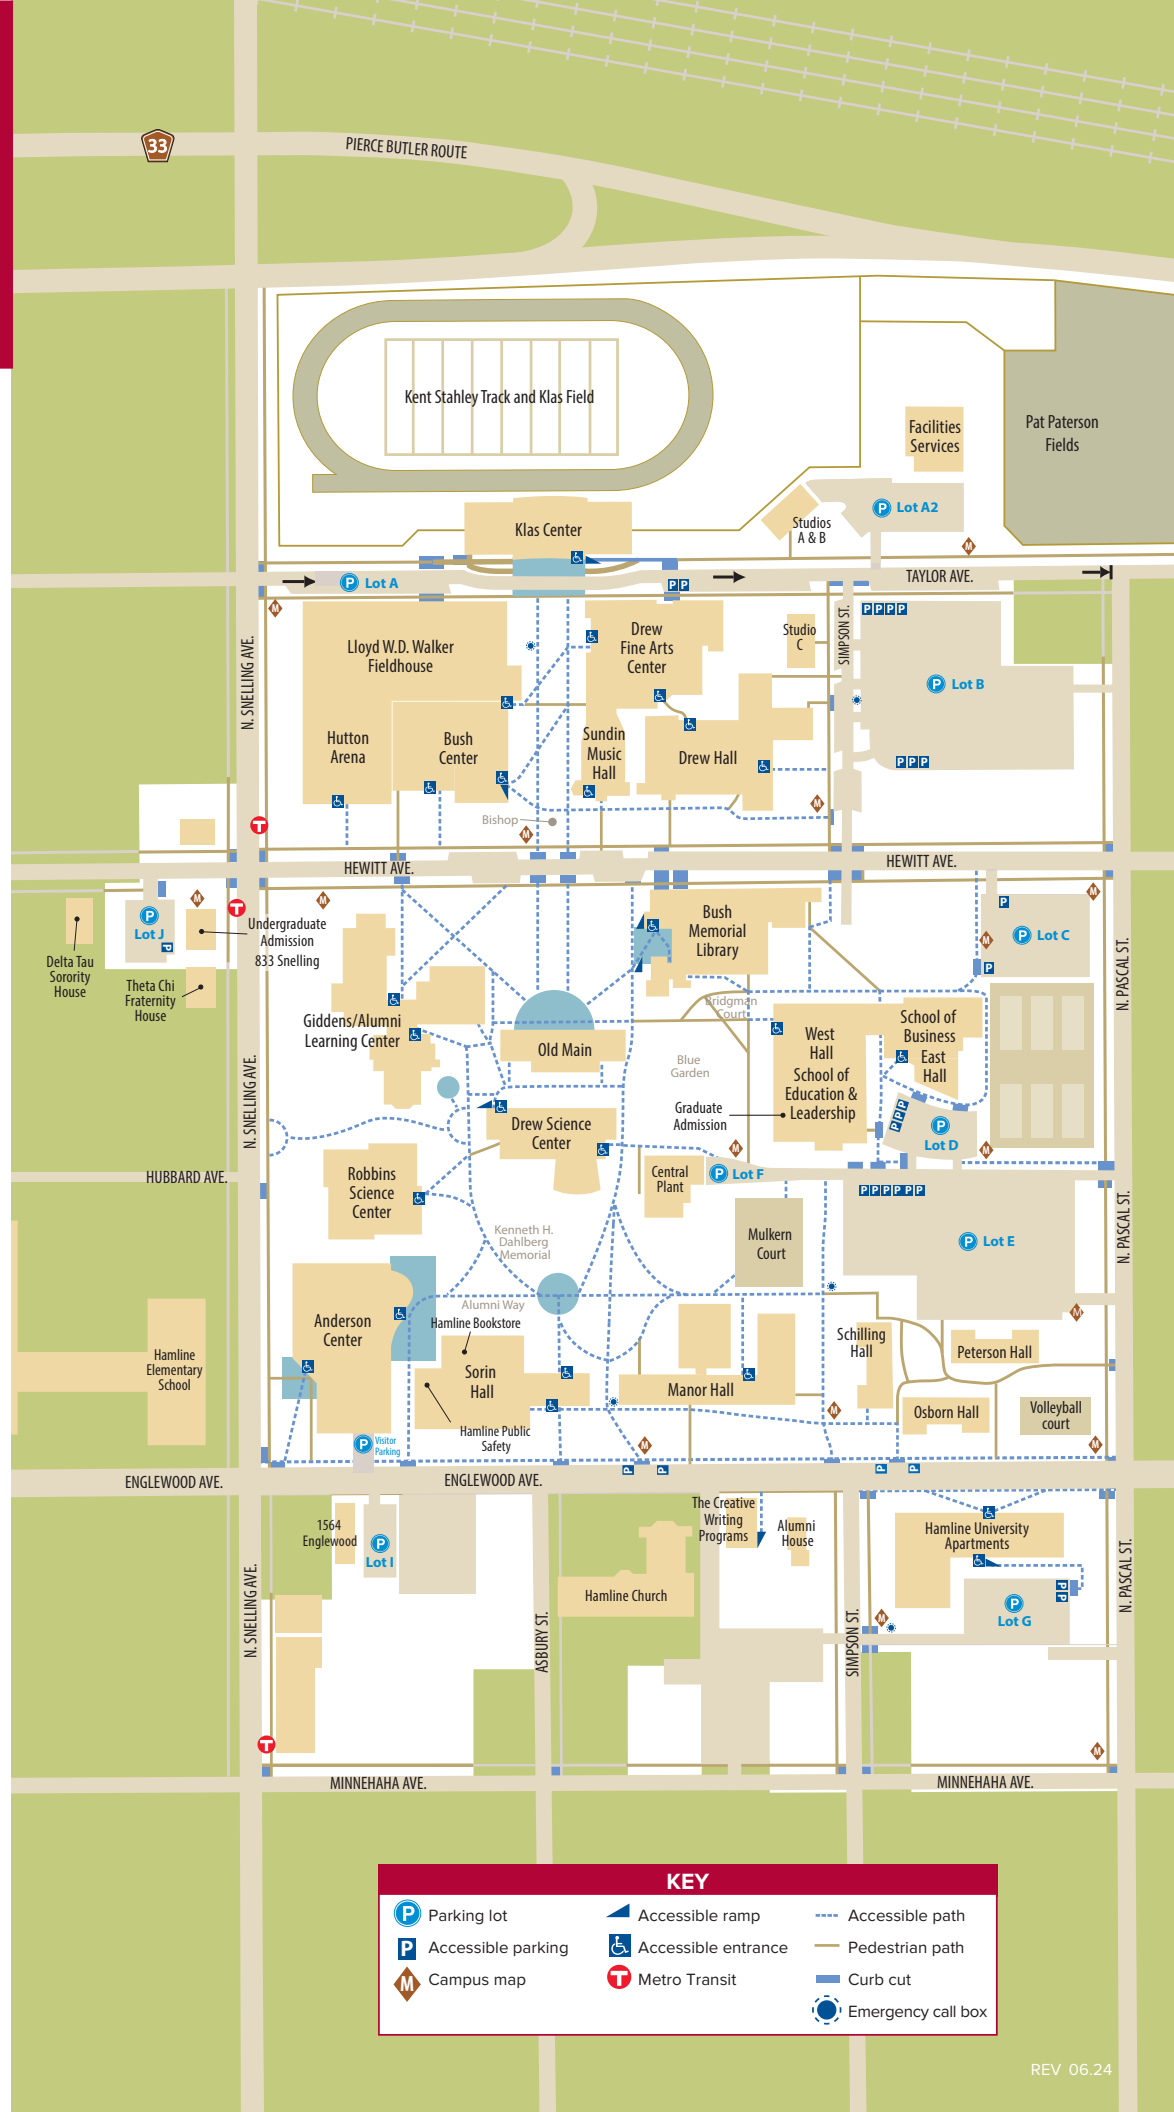

Ballroom

BUSH MEMORIAL LIBRARY

Academic Advising, College of Liberal Arts Dean

DREW FINE ARTS CENTER

Anne Simley Theatre, Soeffker Gallery

DREW SCIENCE CENTER

Career Development Center

EAST HALL

Cashier, Financial Aid, Registration and Records, School of Business, Student Accounts

KLAS CENTER

Kay Fredericks Room, Mitsch History Lounge

MANOR HALL

Counseling and Health Services, Human Resources

OLD MAIN

Administrative Offices, Bridgman Hall

SORIN HALL

The Gathering Place, Hamline Public Safety, Hamline University Bookstore, Mail Services, PiperXpress

WEST HALL

Center for Justice and Law, Commuter Lounge, Dean of Students, Disability Resources, Graduate Admission, Institutional Advancement, Residential Life, School of Education and Leadership, Veterans Center

For emergency, call 911 and then Hamline Public Safety at 651-523-2100.

Hamline bans guns on its premises.
Hamline requires pets to be on a leash.
Hamline is a tobacco-free campus.

KEY					
	Parking lot		Accessible ramp		Accessible path
	Accessible parking		Accessible entrance		Pedestrian path
	Campus map		Metro Transit		Curb cut
			Emergency call box		