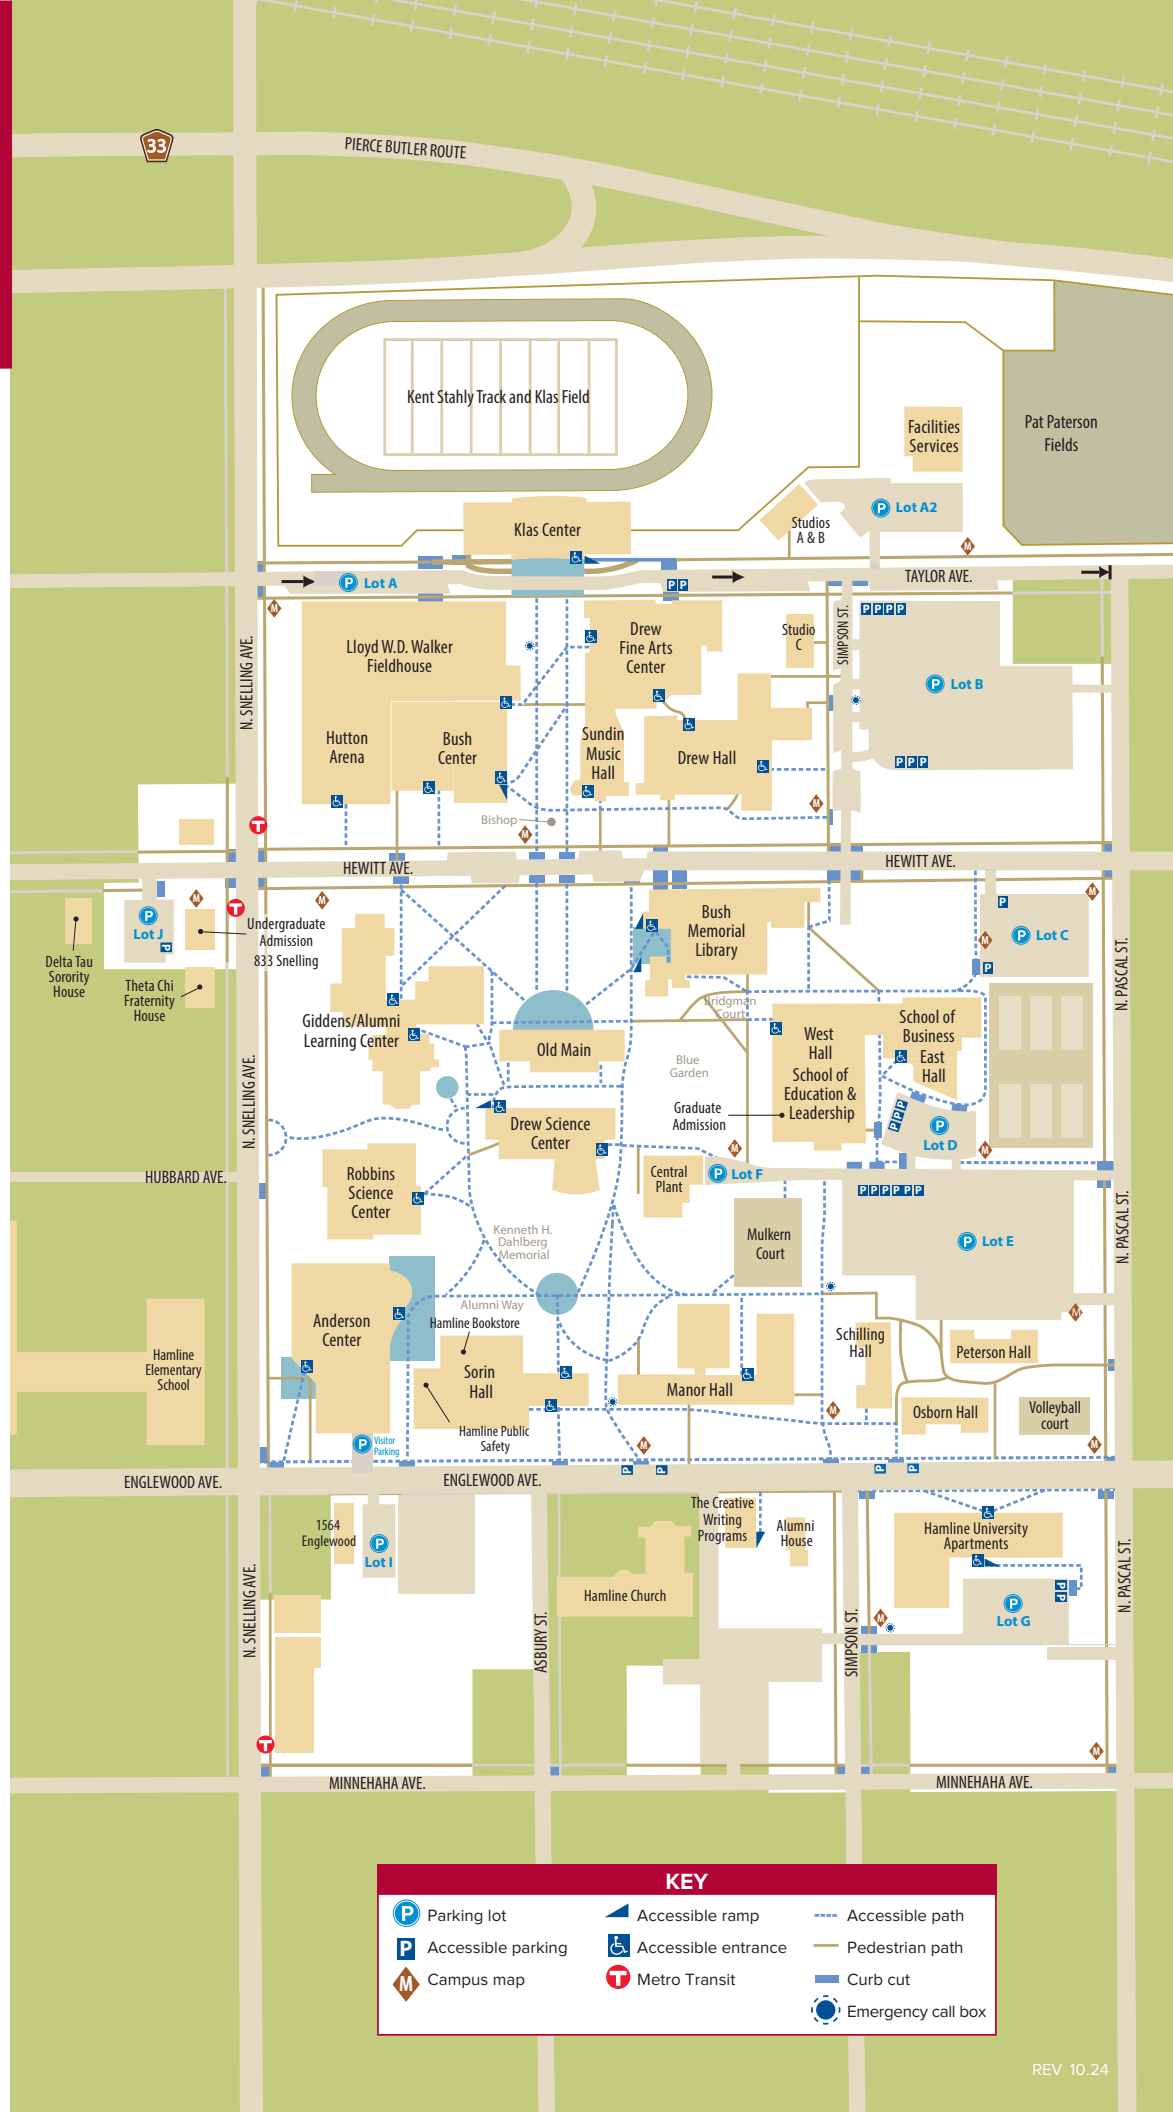

Ballroom

BUSH MEMORIAL LIBRARY

Academic Advising, College of Liberal Arts Dean

DREW FINE ARTS CENTER

Anne Simley Theatre, Soeffker Gallery

DREW SCIENCE CENTER

Career Development Center

EAST HALL

Cashier, Financial Aid, Registration and Records, School of Business, Student Accounts

KLAS CENTER

Kay Fredericks Room, Mitsch History Lounge

MANOR HALL

Counseling and Health Services, Human Resources

OLD MAIN

Administrative Offices, Bridgman Hall

SORIN HALL

The Gathering Place, Hamline Public Safety, Hamline University Bookstore, Mail Services, PiperXpress

WEST HALL

Center for Justice and Law, Commuter Lounge, Dean of Students, Disability Resources, Graduate Admission, Institutional Advancement, Residential Life, School of Education and Leadership, Veterans Center

For emergency, call 911 and then Hamline Public Safety at 651-523-2100.

Hamline bans guns on its premises.
Hamline requires pets to be on a leash.
Hamline is a tobacco-free campus.

KEY			
	Parking lot		Accessible path
	Accessible parking		Accessible ramp
	Campus map		Accessible entrance
	Metro Transit		Pedestrian path
	Emergency call box		Curb cut