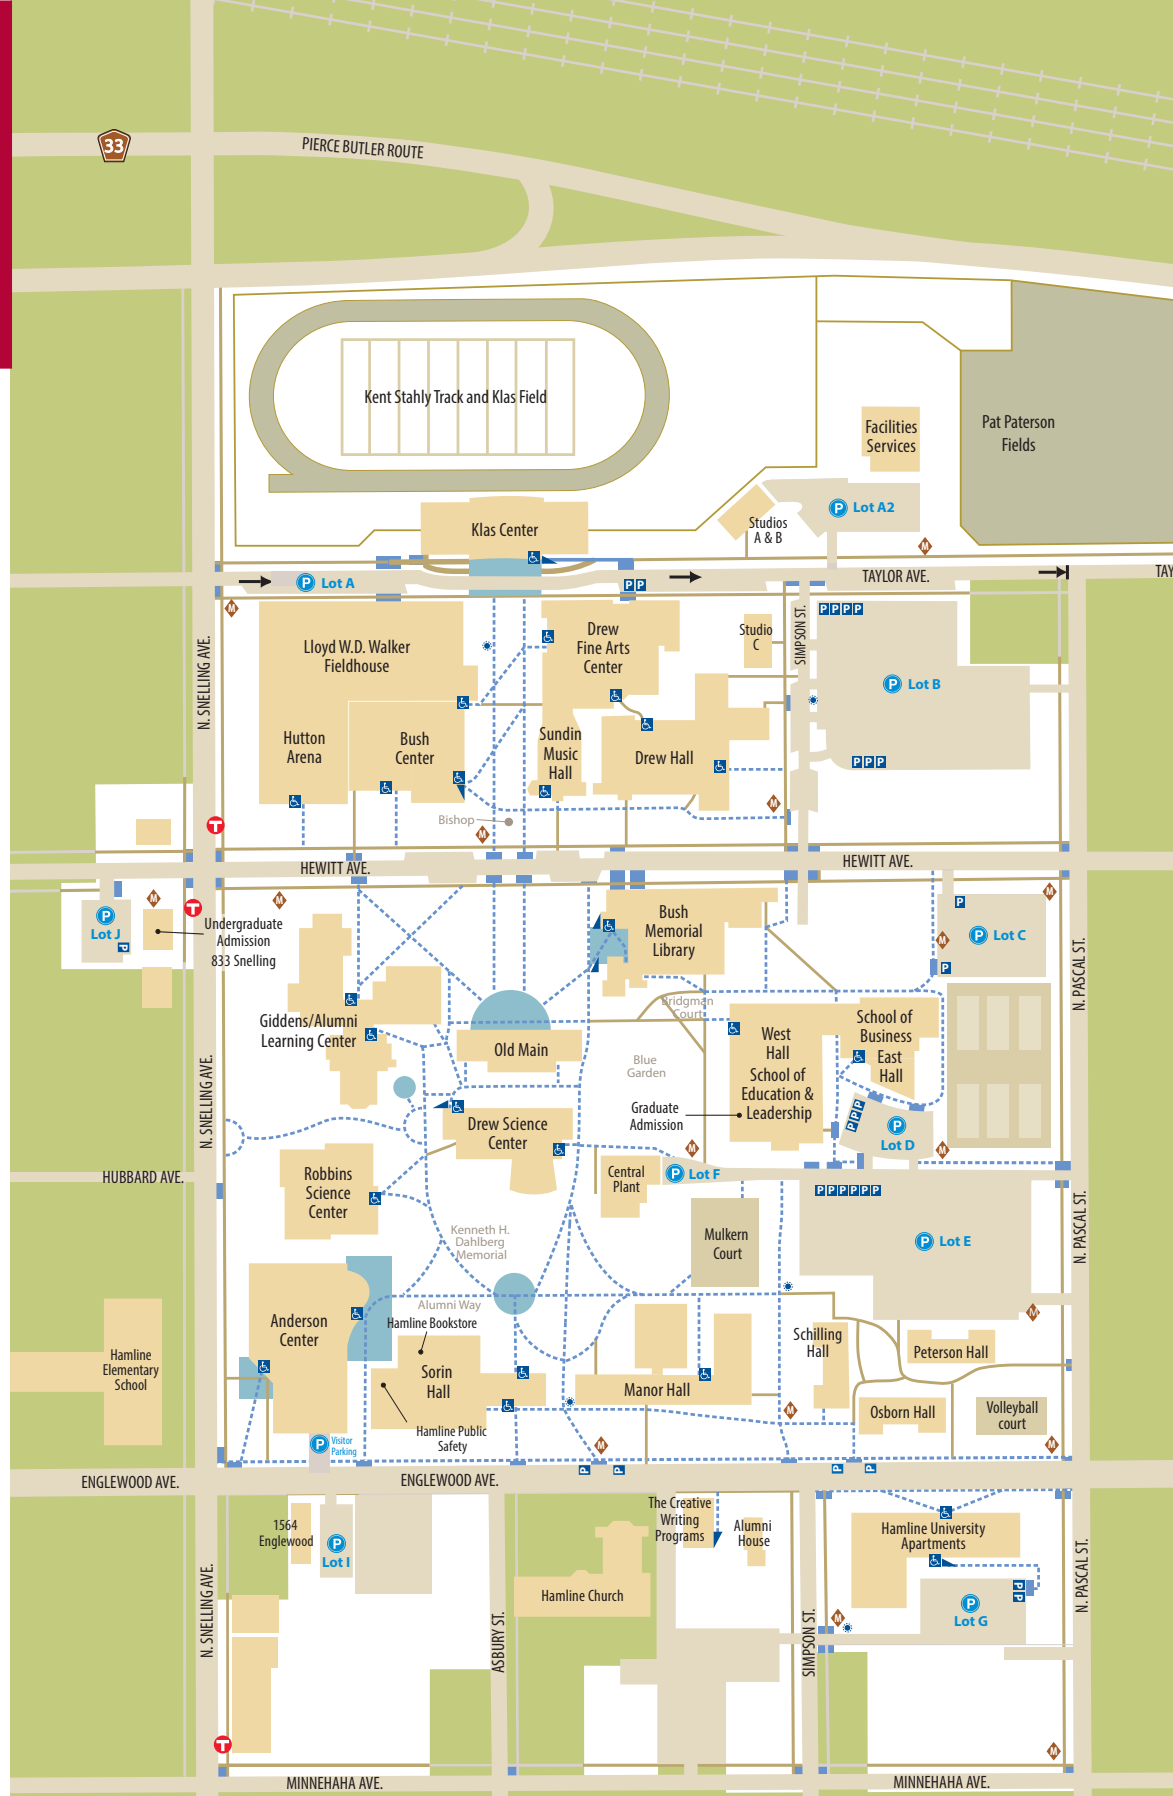

HAMLINE UNIVERSITY

MINNESOTA'S FIRST UNIVERSITY

ADMISSION OFFICES

Graduate: West Hall 2nd floor
Undergraduate: 833 Snelling Avenue

ANDERSON CENTER

Dining, convenience store, Starbucks, visitor parking

BUSH CENTER

Cashier, Financial Aid, Registration and Records, School of Business, Student Accounts

KLAS CENTER

Kay Fredericks Room, Mitsch History Lounge

MANOR HALL

Counseling and Health Services, Human Resources

OLD MAIN

Administrative Offices, Bridgman Hall

SORIN HALL

The Gathering Place, Hamline Public Safety, Hamline University Bookstore, Mail Services, PiperXpress

WEST HALL

Center for Justice and Law, Commuter Lounge, Dean of Students, Disability Resources, Graduate Admission, Institutional Advancement, Residential Life, School of Education and Leadership, Veterans Center

For emergency, call 911 and then Hamline Public Safety at 651-523-2100.

Hamline bans guns on its premises.
Hamline requires pets to be on a leash.
Hamline is a tobacco-free campus.

KEY			
	Parking lot		Accessible ramp
	Accessible parking		Accessible entrance
	Campus map		Metro Transit
			Accessible path
			Pedestrian path
			Curb cut
			Emergency call box